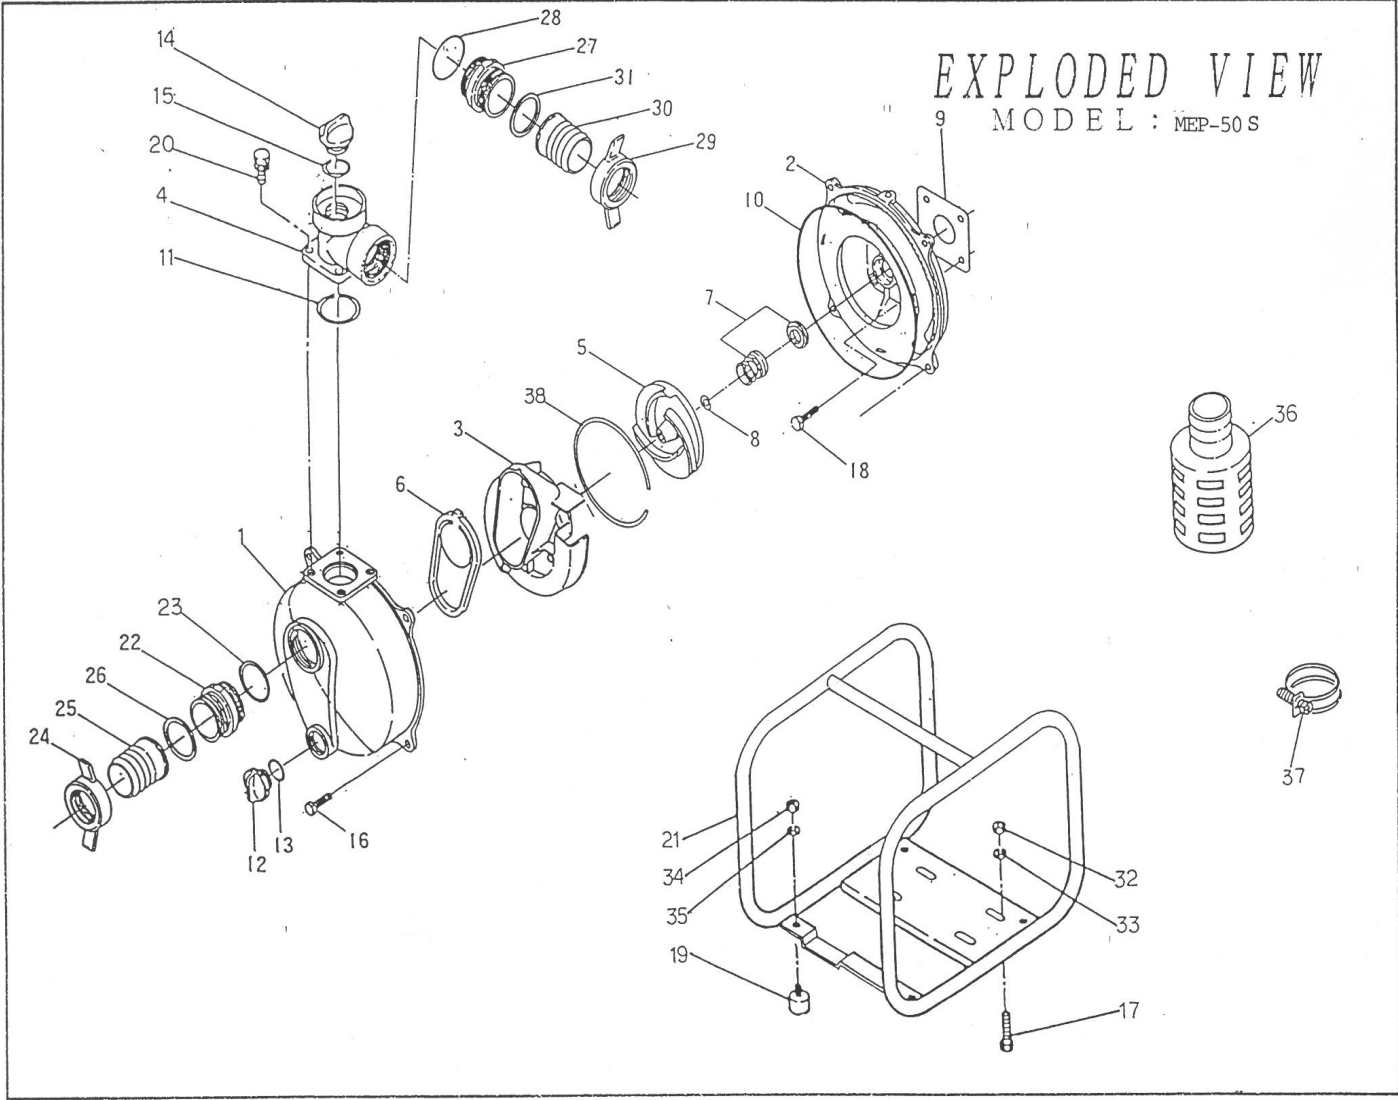

# EXPLODED VIEW

MODEL : MEP-50 S

## MEP-50S

REF.	CODE NO.	NAME	QTY	REMARKS
1	1217-100011	CASING	1	ADC
2	1217-100021	CASING COVER	1	ADC
3	1217-100130	VOLUTE CASING	1	ADC
4	9245-100090	DELIVERY ELBOW	1	ADC
5	1217-000030	IMPELLER	1	FC
6	1217-350350	CHECK VALVE	1	NBR
7	080611-2918	MECHANICAL SEAL	1	
8	085283-1713	ADJUST LINER	1-3	BSP
9	1211-390610	PACKING, C. COVER	1	
10	048924-2380	O-RING, CASING	1	NBR
11	048131-0550	O-RING, D. ELBOW	1	NBR
12	053121-1100	DRAIN CAP	1	ABS
13	048035-0300	O-RING, D. CAP	1	NBR
14	053121-1100	FLOODING CAP	1	ABS
15	048035-0300	O-RING, F. CAP	1	NBR
16	018115-1025	BOLT	4	
17	010505-0840	BOLT	4	
18	018115-0820	BOLT	4	
19	072332-2030	CUSHION RUBBER	4	NBR
20	018115-0820	BOLT	4	
21	4242-214011	BASE 1293-214010-0004	1	
22	079200-2020	NIPPLE	1	ADC
23	048131-0550	O-RING, NIPPLE	1	NBR
24	074111-1050	HOSE COUPLING	1	ADC
25	071124-1050	HOSE JOINT	1	ADC
26	071131-0501	PACKING, COUPLING	1	NBR
27	079200-2020	NIPPLE	1	ADC
28	048131-0550	O-RING, NIPPLE	1	NBR
29	074111-1050	HOSE COUPLING	1	ADC
30	071124-1050	HOSE JOINT	1	ADC
31	071131-0501	PACKING, COUPLING	1	ADC
32	020545-0080	NUT	4	
33	045125-0080	SPRING WASHER	4	
34	020545-0060	NUT	4	
35	045125-0060	SPRING WASHER	4	
36	074230-1050	STRAINER	1	PE
37	093225-2000	WIRE HOSE BAND	3	SWRM
38	1217-330621	PACKING, V. CASING	1	NBR

07411-1050 HOSE COUPLING

071124-1050 HOSE JOINT

07411-1050 HOSE COUPLING SET